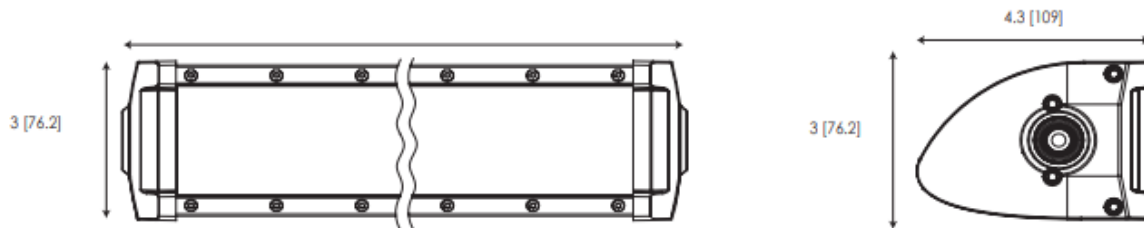

25" Double Row Utility Bar C3-CW3225

Forty four 5 10-Watt LEDs Spot & Flood Combo

Features

- > With Stainless Steel mounting bracket
- > Die-Cast Aluminium base
 - Efficient Heat Dissipation
 - High LED Durability
- > Weatherproof and Vibration resistant
- > LED Color: White
- > Lens Color: Clear in Polycarbonate
- > Black Bezel Aluminium
- > Compliances
 - IP69
 - ECE R10

Specifications

- > 12-24VDC / 4,3A @ 12VDC / 59,3W
- > 44 High Power LEDs
 - Raw Lumen: 12300lm
 - Effective Lumen: 8800lm
- > Temperature Range
 - -40°C → 70°C
- > Weight: 2359g